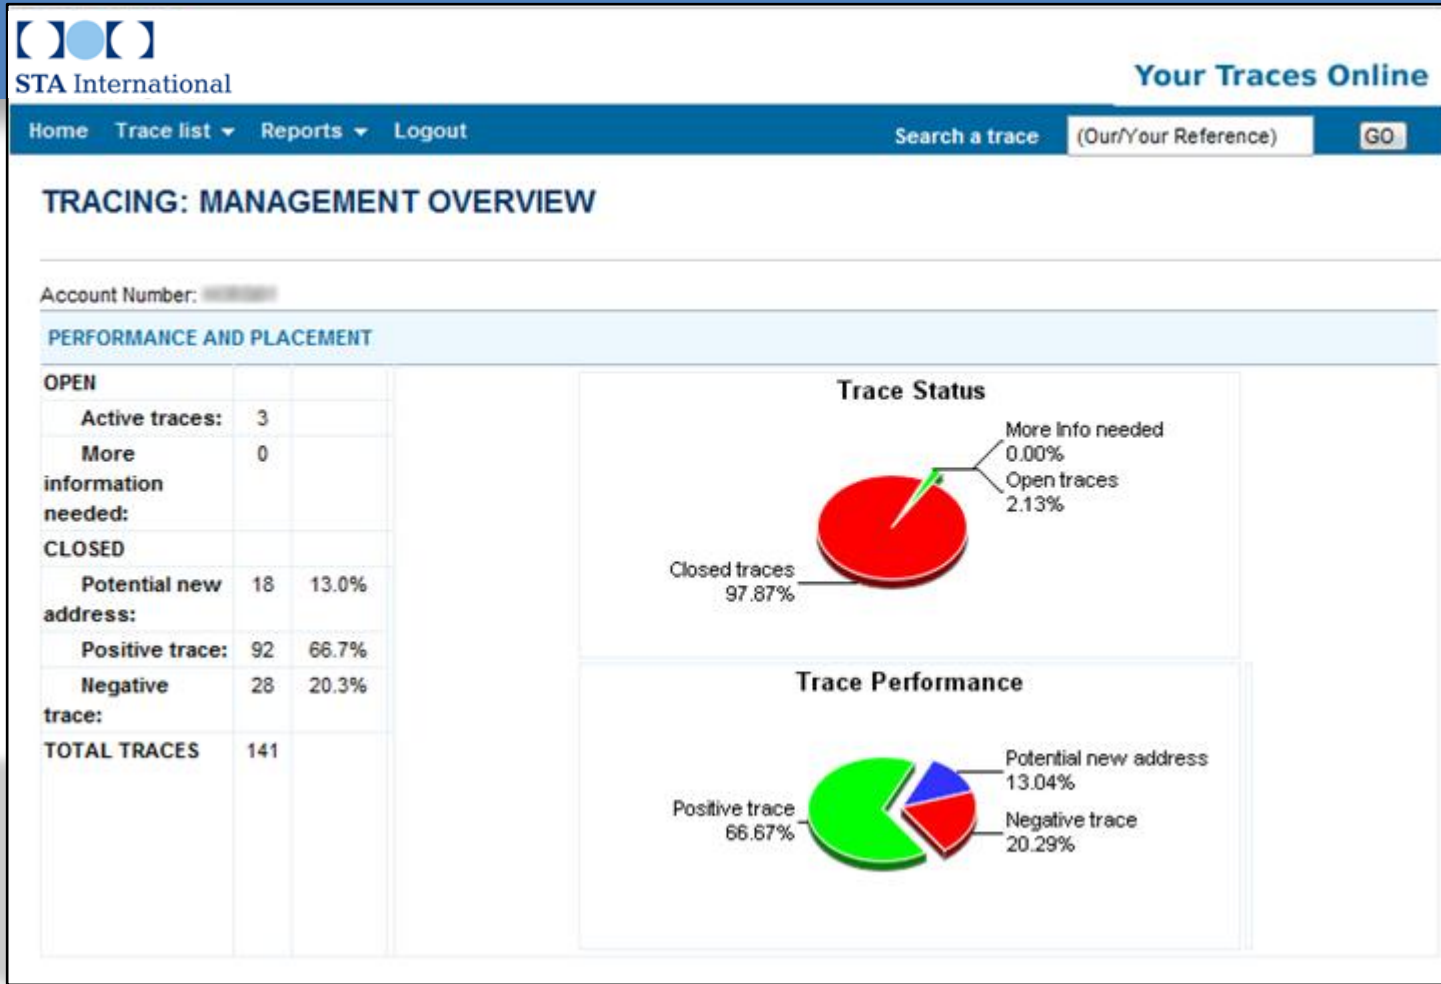

Your Tracing Online (YTO)

As an STA International tracing client, you will have access to **'Your Traces Online' (YDO)**. This online interface is a portal for comprehensive, on-demand reporting and two-way interaction.

YDO provides complete transparency of STA International's activity, from high-level management reports to individual account updates, and real-time performance reports.

THE MANAGEMENT OVERVIEW REPORT

A graphical summary of our tracing success

CLOSED TRACES REPORT

A report of traces completed and closed (Two similar reports are available showing incomplete open cases, and a report of all open and closed cases)

STA International Your Traces Online

TRACE DETAIL REPORT

A report on an individual trace, a 'drill-down' facility from our open, closed and 'all' accounts reports above, including the facility for you to submit electronic comments to our tracing agent